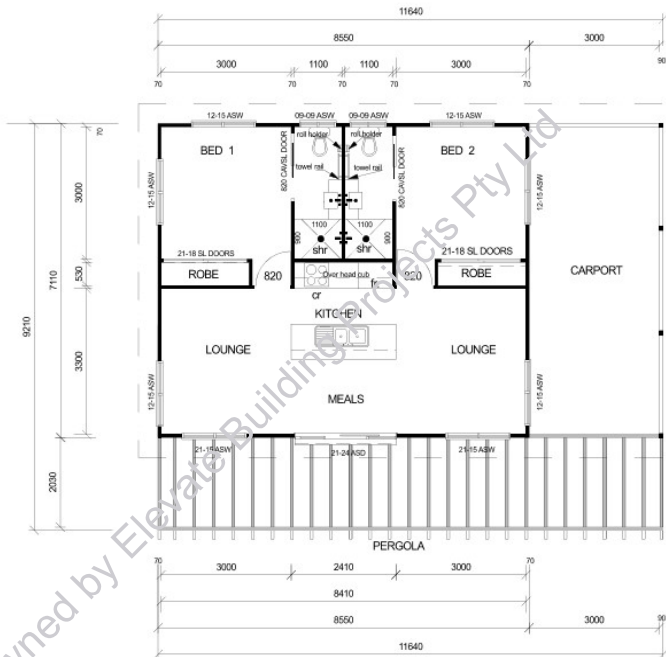

FLEXIBLE OPTIONS

HERMES

The Hermes offers indulgent family living where space is the ultimate luxury. With bedrooms located at either side of the home, privacy is key.

This home is built for those who love to lounge. With two large lounge areas. The kitchen is equipped with a large island bench with under bench seating, combine this with a decent sized meals area. Having family over for a well deserved meal is no problem at all.

DIMENSIONS

| | |
|-------------------|----------------------------|
| LIVING AREA | 59.61m ² |
| CARPORT | 22.22m ² |
| PERGOLA | 24.4m ² |
| TOTAL AREA | 106.23m² |

HEREMES SERIES FEATURES

- 2 Bedrooms
- 2 Bathrooms
- Carport (Optional)