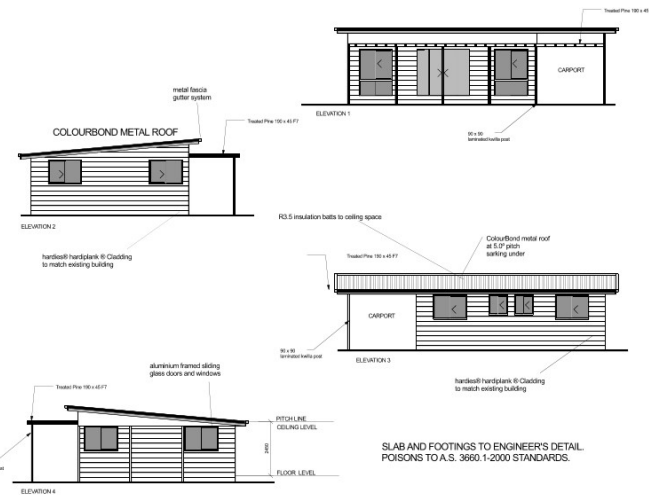

FLEXIBLE OPTIONS

HERMES

The Hermes offers indulgent family living where space is the ultimate luxury. With bedrooms located at either side of the home, privacy is key.

This home is built for those who love to lounge. With two large lounge areas. The kitchen is equipped with a large island bench with under bench seating, combine this with a decent sized meals area. Having family over for a well deserved meal is no problem at all.

DIMENSIONS

| | |
|-------------------|----------------------------|
| LIVING AREA | 59.61m ² |
| CARPORT | 22.22m ² |
| PERGOLA | 24.4m ² |
| TOTAL AREA | 106.23m² |

HEREMES SERIES FEATURES

- 2 Bedrooms
- 2 Bathrooms
- Carport (Optional)