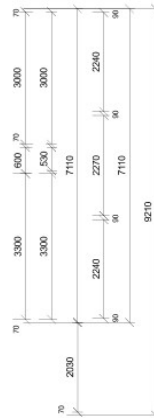

FLEXIBLE OPTIONS

HERMES

The Hermes offers indulgent family living where space is the ultimate luxury. With bedrooms located at either side of the home, privacy is key.

This home is built for those who love to lounge. With two large lounge areas. The kitchen is equipped with a large island bench with under bench seating, combine this with a decent sized meals area. Having family over for a well deserved meal is no problem at all.

DIMENSIONS

| | |
|-------------------|----------------------------|
| LIVING AREA | 59.61m ² |
| CARPORT | 22.22m ² |
| PERGOLA | 24.4m ² |
| TOTAL AREA | 106.23m² |

HEREMES SERIES FEATURES

- 2 Bedrooms
- 2 Bathrooms
- Carport (Optional)