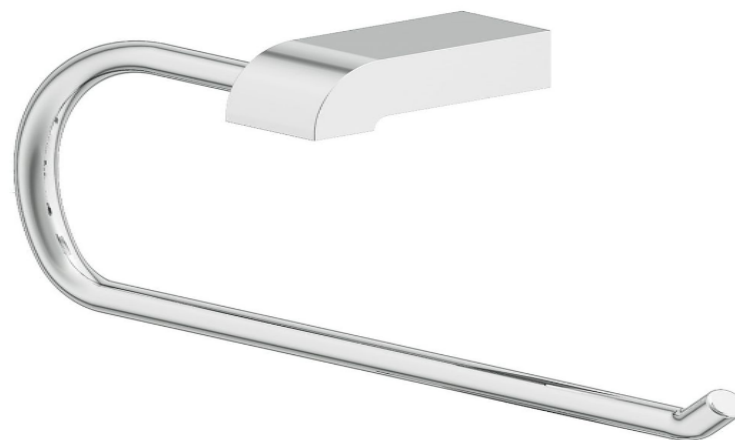

**Phoenix Aplo Matte Black or Chrome toilet
roll holder
(7 Year Products or Parts Warranty)**